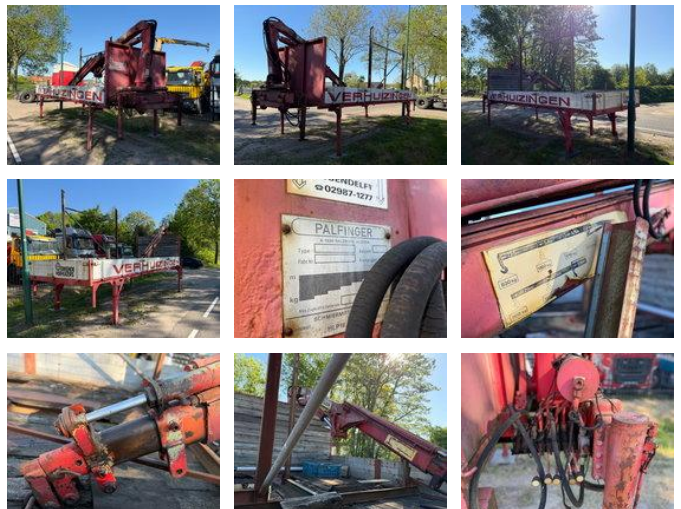

Renova Wisselaadbak / Palfinger PK6500

General features

| | |
|----------------------------|---------------------|
| Brand | Renova |
| Subcategory | Swap body container |
| Container system | other |
| Construction year | 1978 |
| Date of first registration | 16-05-1978 |
| Color | Red |
| Condition | Used |
| General condition | Good |

Renova Wisselaadbak / Palfinger PK6500

Accessories